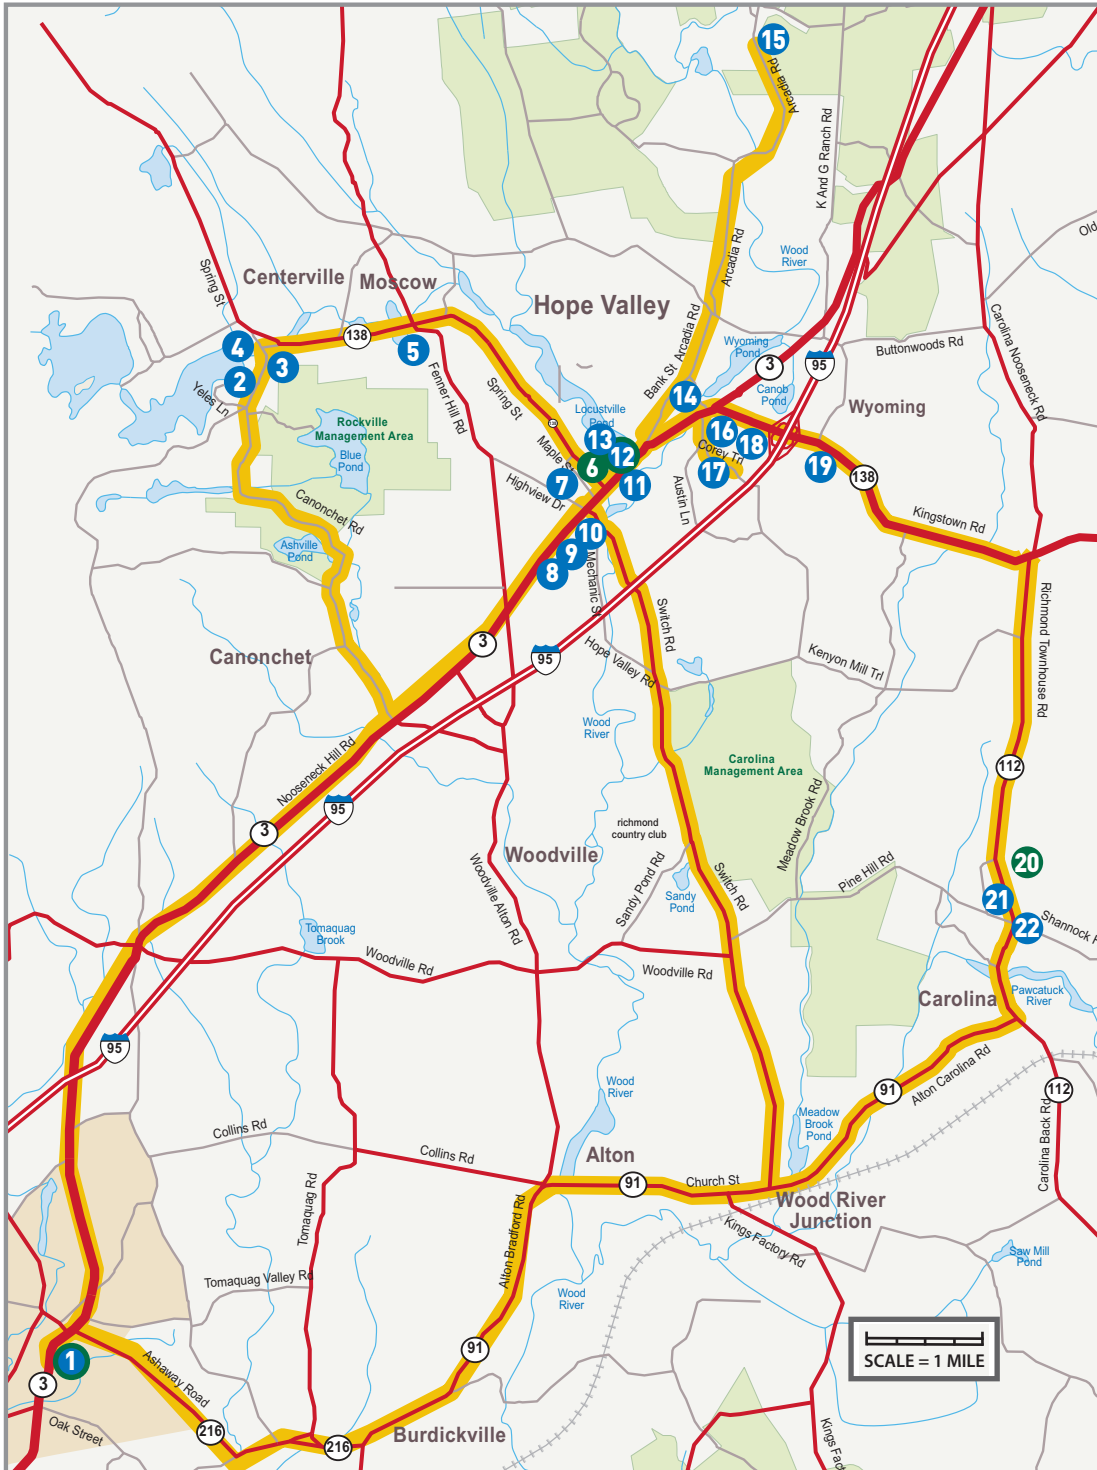

Twelfth Annual
HOPArts
studio trail

Saturday, October
14 and Sunday,
October 15, 2017
10 am — 5 pm,
Rain or Shine

Call **401.539.3009**
for more information,
or visit
hoparts.org
for more photos of the artists'
work.
Like us on Facebook:
facebook.com/HopArts

KEY
D Artist Demo
A Disability Accessible

1 CRANDALL HOUSE A
188 Main Street, Ashaway
[Rte 3], 401.741.5109
Richard Heines, Jr.
Catherine Mansell
Carol Nash

2 FITZGERALD-WYANT STUDIO
65 Yeles Lane, Rockville,
401.491.9338
Dianne Fitzgerald-Wyant

3 VIETS STUDIO A
27 Wincheck Pond Road, Rockville,
917.553.0608
Hans Viets

4 HOFFMAN STUDIO
335 Canochet Road, Rockville,
860.564.5542
Joyce Hoffman

5 HARTMAN STUDIO
275 Fenner Hill Rd., Hope Valley,
401.500.3102
Claudia Hartman

6 LANGWORTHY PUBLIC LIBRARY
24 Spring St, Hope Valley, RI
401.539.2851
(HOSPITALITY SITE)

7 8 MAPLE STREET
8 Maple Street, Hope Valley
401.539.9091
Melissa Anderson
Lin Shay

8 FORBES FLOWERS
866 Main Street, Hope Valley, [Rte
3], 401.749.7400
Christy Sherman

9 JOANNE WANG STUDIO
7 Nichols Lane, Hope Valley,
917.496.1125
Joanne Wang **D**

10 CAPTIVATING NOTIONS A
978 Main Street, Hope Valley, [Rte
3], 401.539.2236
Barbara Murphy **D**
Joanne Walsh

11 RICK DEVIN, LTD.
1054 Main Street, Hope Valley, [Rte
3], 401.539.8627
Rick Devin

12 URE OUTFITTERS A
1009 Main Street, Hope Valley,
[Rte 3],
401.539.4050
Margarita
Daniel Read
(ALSO HOSPITALITY SITE)

13 MIKE LYNCH STUDIO
5 Lake Side Drive Extension, Hope
Valley,
401.965.5588
Mike Lynch
Carol Schmedinghoff

14 STAGE COACH HOUSE INN
1136 Main Street, Wyoming, [Rte
3], 401.539.9600
Rae Ferguson
Jane Loomis

15 SOARES STUDIO
301 Arcadia Road, Richmond,
401.316.6139
Joseph Soares **D**

16 SHAW POTTERY
7 Corey Trail, Wyoming,
401.539.3009
John Buscaglia **D**
Jon Campbell **D**
Judith Larzelere
Susan Shaw **D**
Laura Travis **D**

(ALSO HOSPITALITY SITE)

17 RUE MAGIC STUDIO A
15 Corey Trail, Wyoming
401.539.1187 | 401.368.2535
Madeline Beaudry **D**
Nina Briggs **D**

18 VREDENBURG STUDIO
1167 Main Street, Wyoming,
401.539.0112
Kim Vredenburg **D**

**19 HIGHER GROUNDS
COMMUNITY COFFEEHOUSE A**
39 Kingstown Road, Wyoming, [Rte
138], 401.539.2529
Caitlin Osso

20 CLARK MEMORIAL LIBRARY
7 Pinehurst Drive, Carolina, [Rte
112], 401.364.6100
(HOSPITALITY SITE)

21 CAROLINA POTTERY
3 Carolina Main Street, Carolina,
[Rte 112],
401.364.6405
Jay Lacouture

**22 CAROLINA FIBER AND
FICTION CENTER**
Octagon House,
4 Carolina Main Street, Carolina,
[Rte 112],
401.792.4364 | 401.742.0284
Jan Doyle **D**